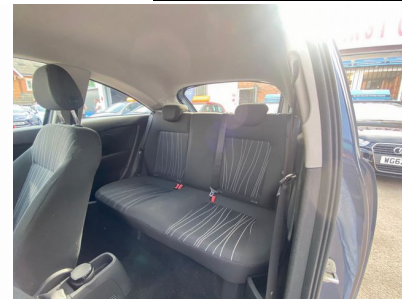

Call us now **07387616793**

2007

PETROL

AUTOMATIC

BLUE

34,869 MILES

1,364CC

DESCRIPTION

+++ FREE WARRANTY, EXTENDED 1 YEAR NATIONWIDE WARRANTY AVAILABLE WITH COMPETITIVE DISCOUNT, TEST DRIVE IS AVAILABLE WITHOUT BOOKING, EXCELLENT CONDITION, IT WILL COME WITH FRESH NEW ENGINE SERVICE, ALL CARS IN DOOR SHOW ROOM, PART EXCHANGE WELCOME, NATIONWIDE DELIVERY AVAILABLE. FIRST TO SEE YOU WILL BUY.

SOME FEATURES

- ✓ 14in Steel Spare Wheel
- ✓ 15in Steel Wheels (185/65 R15 Low Profile Tyres) with Flush Covers
- ✓ 60/40 Split-Folding Rear Seat Back
- ✓ 7 Speakers
- ✓ Anti-Lock Braking System (ABS) with Emergency Brake Assist (EBA) and Cornering Brake Control (CBC)
- ✓ Body-Colour Bumpers
- ✓ Body-Colour Side-Protection Mouldings
- ✓ CD 30 MP3 - Stereo Radio/CD Player with MP3 Format and Auxiliary-In Connection
- ✓ Centre Rear Seat Belt
- ✓ Digital Clock with Automatic RDS Time Adjustment
- ✓ Drink Holder in Centre Console
- ✓ Drivers Dual-Stage Airbag
- ✓ Drivers Seat Height Adjuster
- ✓ Electrical Accessory Socket
- ✓ Electrically Operated Front Windows with Safety Autoreverse and One-Touch Facility
- ✓ Electronic Brakeforce Distribution (EBD)

Phev Ltd T/A Mytchett First Cars,

102 Mytchett Road, Mytchett, Camberley, Surrey, GU16 6ET

Tel: 01252 943610

<https://mytchettfirstcars.co.uk>

Despite our best efforts to present details accurately on our website, some variations, errors or omissions may occur. The information contained on this website does not constitute an offer for sale of any particular vehicle, accessory or specification.

Please contact us to confirm vehicle price, features & details before making any decision to purchase.